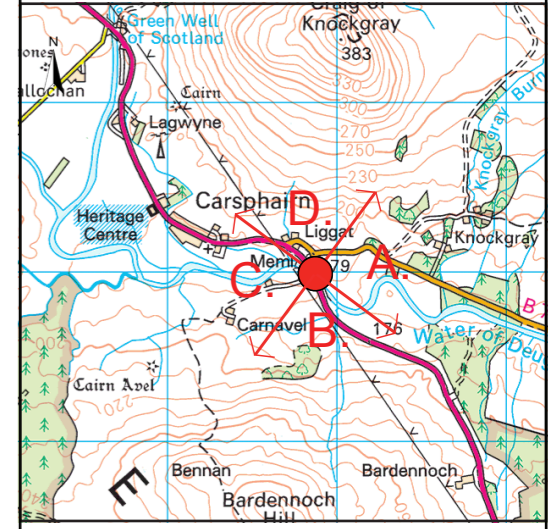

Viewpoint Information

OS Reference: E 256859 N 593089
 Viewpoint height: 179m (AOD)
 Distance to nearest turbine: 4580m (T16)
 Direction from site: West
 Angle of view: 90 degrees

-  Proposed Shepherd's Rig Turbines
-  Operational & Under Construction Turbines
-  Consented Turbines
-  Other Turbines in planning

Produced By: TH	Ref: P17-1037.222	Rev:
Produced By: FH	Date: 08_10_2019	

AEI Figure 8.80
360 Degree Cumulative Wireframes
Viewpoint 22: Carsphairn War Memorial

SHEPHERDS' RIG WIND FARM